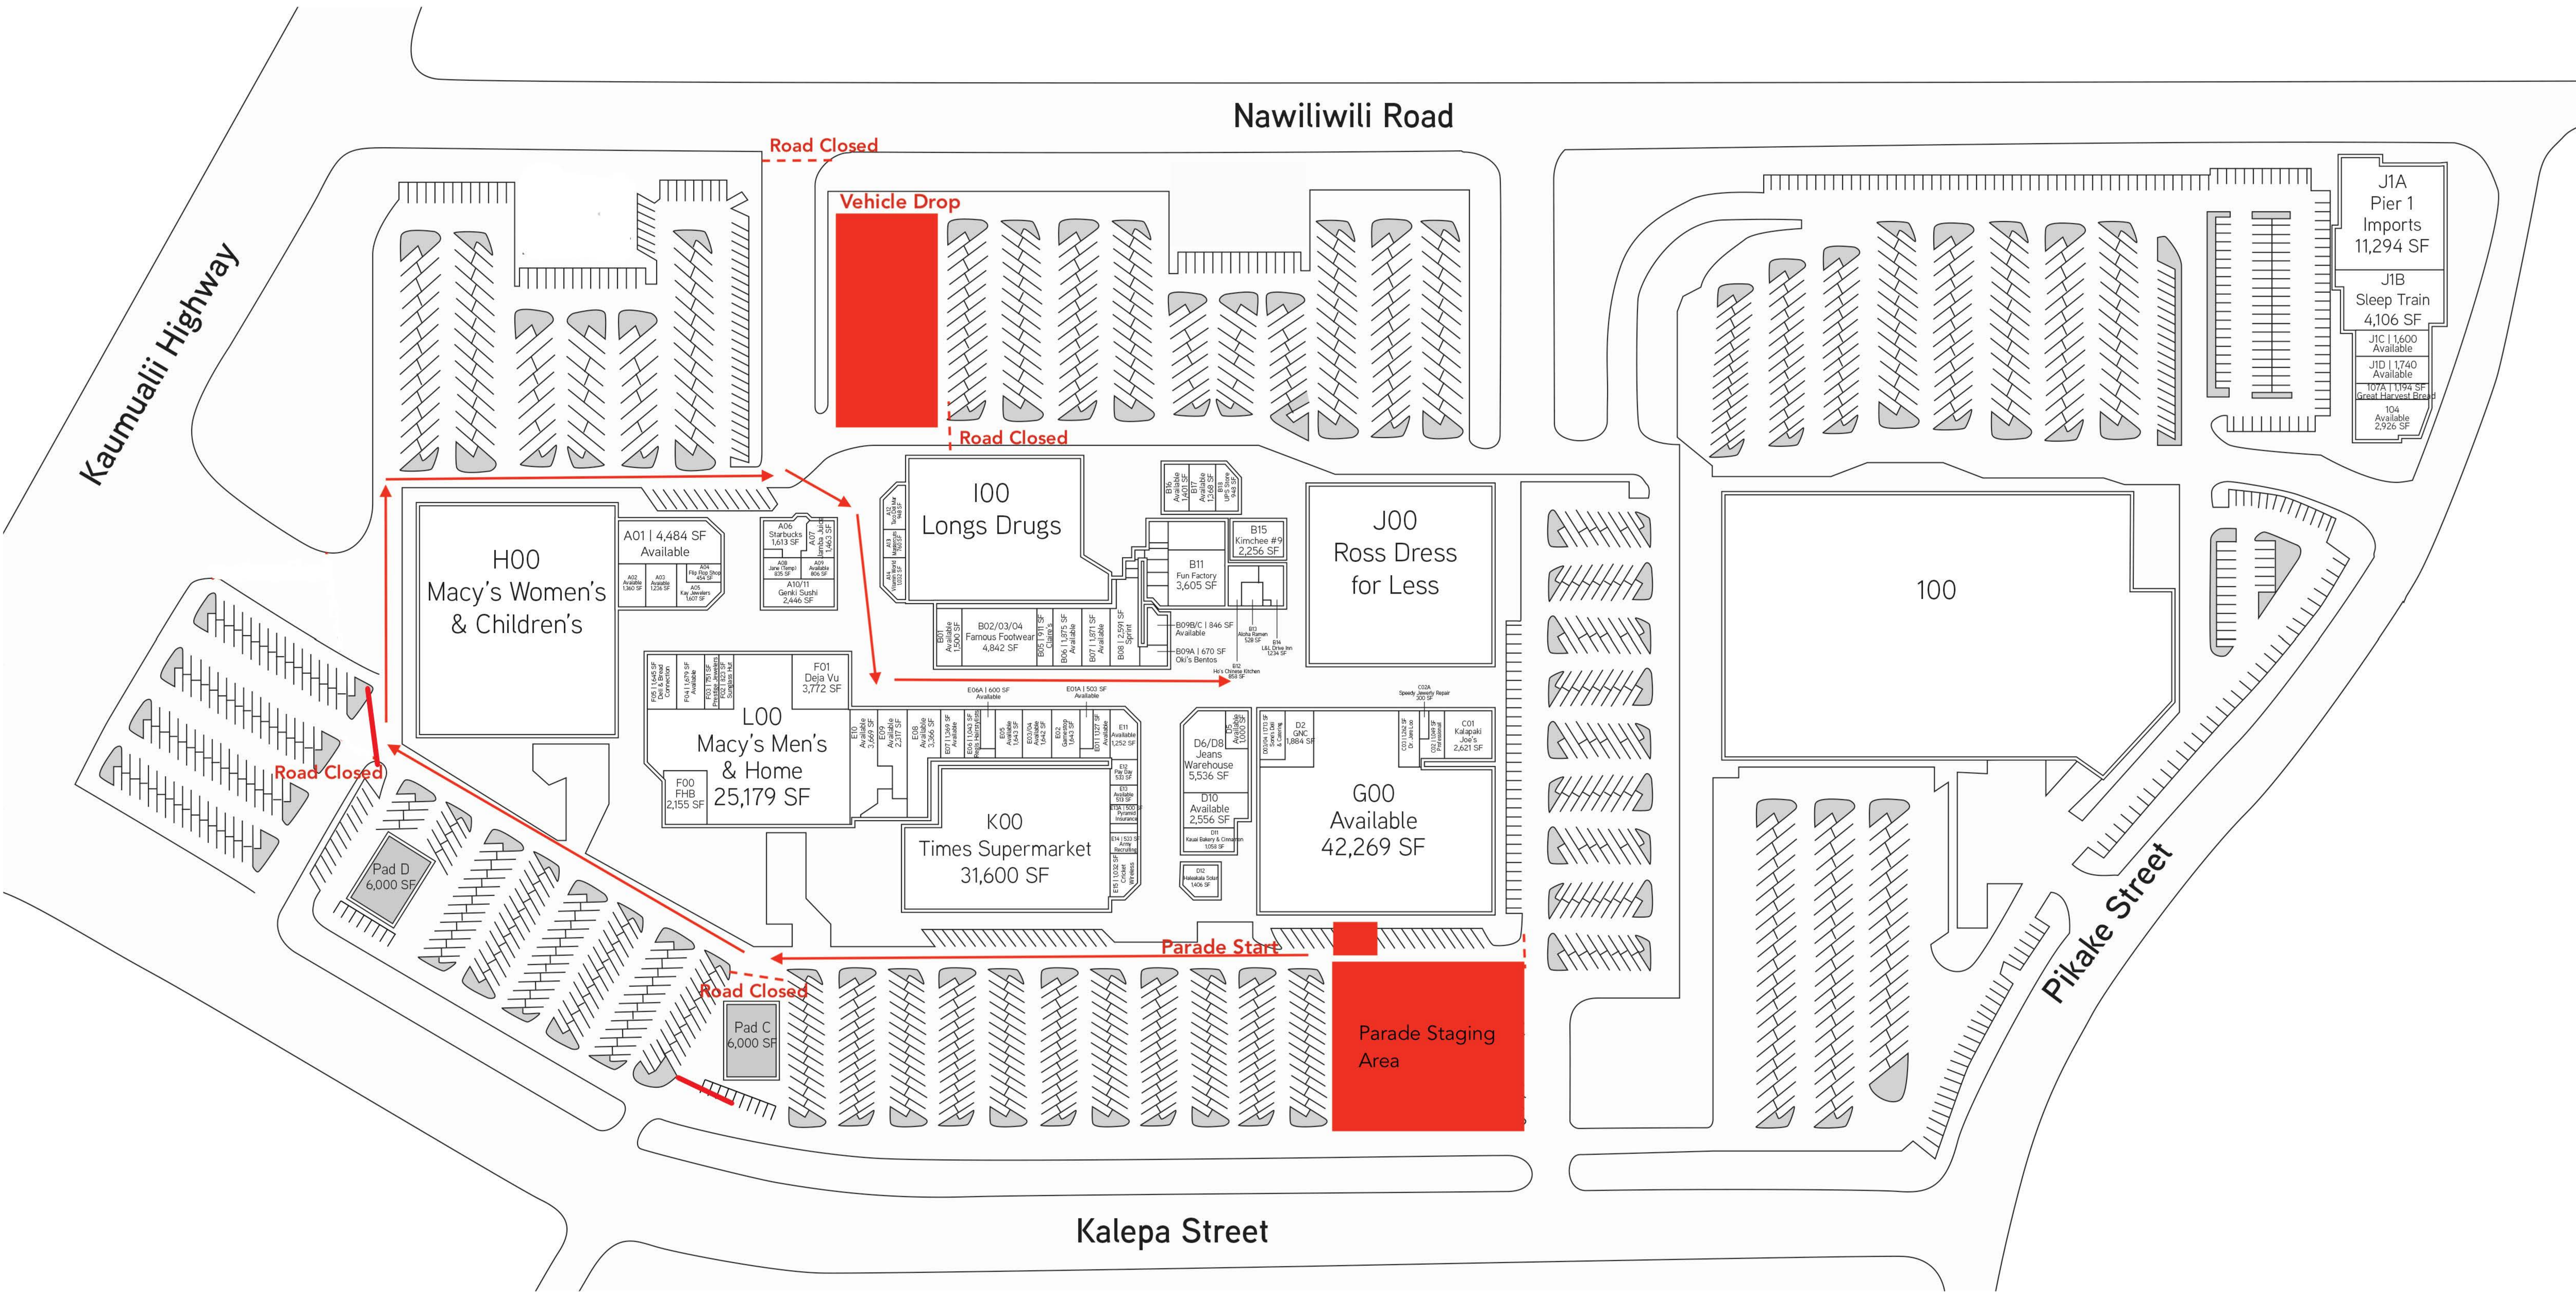

# KAUAI HIGHSCHOOL HOMECOMING PARADE ROUTE

9/22/22

ROAD CLOSURE  
BETWEEN 4:45pm - 6:00pm

**Parade begins at 5:30pm Please observe the following detours from 5:15pm**

- \*Inner Ring Road will be pedestrian traffic only from 5:15pm - 6:30pm where the parade route is indicated.
- \*Entrances and exits at Nawiliwili Rd. (fronting Starbucks) and Kalepa Road (Macy's Side) will be rerouted during that time.
- \*Entrances and exits will remain open as usual at Nawiliwili Road (Ross side) and Kalepa Road (Sports Authority Side).
- \*The outer ring road will remain open to vehicle traffic. Please drive with caution.